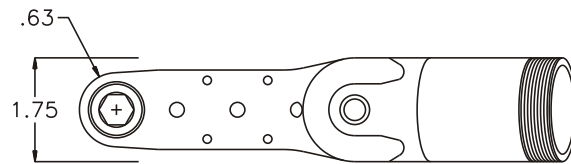

D & D PRODUCTION INC.

ASSEMBLY NO. CF155 HEAD NO. 102

CROWFOOT ASS'Y
Rev. A
07-18-00

2500 WILLIAMS DRIVE • WATERFORD, MI • 48328

PHONE : (248) 334-2112 • FAX : (248) 334-0062

SIDE VIEW

TOP VIEW

GEAR ASSEMBLY

PARTS BLOWOUT

ITEM	DESCRIPTION	PART NO.	ITEM	DESCRIPTION	PART NO.	ITEM	DESCRIPTION	PART NO.
1	Gear Housing	CF155-H	11	Idler Pin (3)	IP-5725B			
2	Grease Fitting	1877	12	Needle Bearing (3)	B-57i			
3	Bevel Pinion Gear	151-P	13	Idler Gear (3)	161616S2			
4	Ball Bearing	201KD	14	Bevel Gear	151-G			
5	Snap Ring	SH-37	15	Drive Gear	161425-DG			
6	End Nut	EN-2924	16	Dowel Pin #2 (2)	DP-1208			
7	Bushing (2)	A-5509	17	Bottom Plate	CF155-P			
8	Socket Gear	161625S-XX	18	Screw (6)	S-806			
9	Dowel Pin #1 (2)	DP-1006	19	Bearing (2)	M-661			
10	Thrust Race (6)	TRA-512M1	20	End Nut Wrench (Optional)	ENT-66			