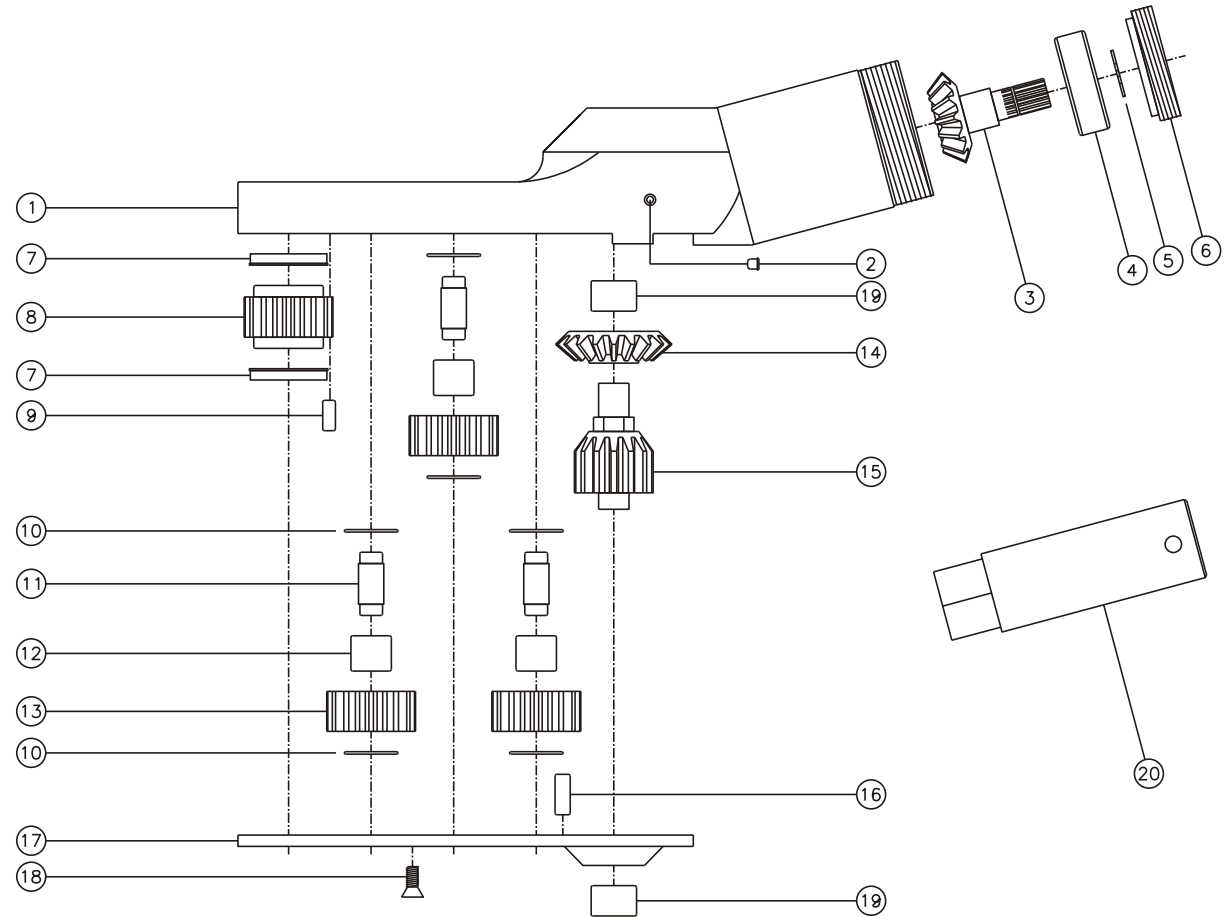

D & D PRODUCTION INC.

ASSEMBLY NO. CF155 HEAD NO. 102

CROWFOOT ASS'Y
Rev. A
07-18-00

2500 WILLIAMS DRIVE • WATERFORD, MI • 48328

PHONE : (248) 334-2112 • FAX : (248) 334-0062

SIDE VIEW

TOP VIEW

GEAR ASSEMBLY

PARTS BLOWOUT

ITEM	DESCRIPTION	PART NO.	ITEM	DESCRIPTION	PART NO.	ITEM	DESCRIPTION	PART NO.
1	Gear Housing	CF155-H	11	Idler Pin (3)	IP-5725B			
2	Grease Fitting	1877	12	Needle Bearing (3)	B-57i			
3	Bevel Pinion Gear	151-P	13	Idler Gear (3)	161616S2			
4	Ball Bearing	201KD	14	Bevel Gear	151-G			
5	Snap Ring	SH-37	15	Drive Gear	161425-DG			
6	End Nut	EN-2924	16	Dowel Pin #2 (2)	DP-1208			
7	Bushing (2)	A-5509	17	Bottom Plate	CF155-P			
8	Socket Gear	161625S-XX	18	Screw (6)	S-806			
9	Dowel Pin #1 (2)	DP-1006	19	Bearing (2)	M-661			
10	Thrust Race (6)	TRA-512M1	20	End Nut Wrench (Optional)	ENT-66			