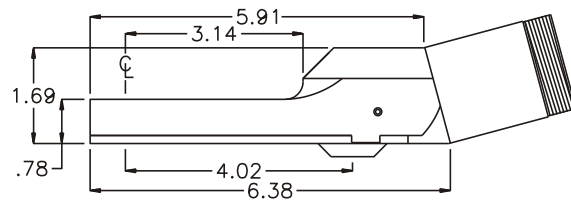

D & D PRODUCTION INC.

ASSEMBLY NO. CF155 HEAD NO. 102

CROWFOOT ASS'Y
Rev. A
07-18-00

2500 WILLIAMS DRIVE • WATERFORD, MI • 48328

PHONE : (248) 334-2112 • FAX : (248) 334-0062

SIDE VIEW

TOP VIEW

GEAR ASSEMBLY

PARTS BLOWOUT

ITEM	DESCRIPTION	PART NO.	ITEM	DESCRIPTION	PART NO.	ITEM	DESCRIPTION	PART NO.
1	Gear Housing	CF155-H	11	Idler Pin (3)	IP-5725B			
2	Grease Fitting	1877	12	Needle Bearing (3)	B-57i			
3	Bevel Pinion Gear	151-P	13	Idler Gear (3)	161616S2			
4	Ball Bearing	201KD	14	Bevel Gear	151-G			
5	Snap Ring	SH-37	15	Drive Gear	161425-DG			
6	End Nut	EN-2924	16	Dowel Pin #2 (2)	DP-1208			
7	Bushing (2)	A-5509	17	Bottom Plate	CF155-P			
8	Socket Gear	161625S-XX	18	Screw (6)	S-806			
9	Dowel Pin #1 (2)	DP-1006	19	Bearing (2)	M-661			
10	Thrust Race (6)	TRA-512M1	20	End Nut Wrench (Optional)	ENT-66			