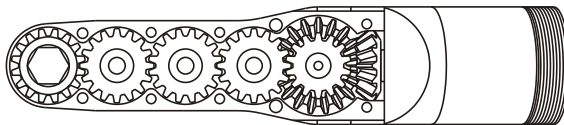

D & D PRODUCTION INC.

ASSEMBLY NO. CF155 HEAD NO. 102

CROWFOOT ASS'Y
Rev. A
07-18-00

2500 WILLIAMS DRIVE • WATERFORD, MI • 48328

PHONE : (248) 334-2112 • FAX : (248) 334-0062

SIDE VIEW

TOP VIEW

GEAR ASSEMBLY

PARTS BLOWOUT

ITEM	DESCRIPTION	PART NO.	ITEM	DESCRIPTION	PART NO.	ITEM	DESCRIPTION	PART NO.
1	Gear Housing	CF155-H	11	Idler Pin (3)	IP-5725B			
2	Grease Fitting	1877	12	Needle Bearing (3)	B-57i			
3	Bevel Pinion Gear	151-P	13	Idler Gear (3)	161616S2			
4	Ball Bearing	201KD	14	Bevel Gear	151-G			
5	Snap Ring	SH-37	15	Drive Gear	161425-DG			
6	End Nut	EN-2924	16	Dowel Pin #2 (2)	DP-1208			
7	Bushing (2)	A-5509	17	Bottom Plate	CF155-P			
8	Socket Gear	161625S-XX	18	Screw (6)	S-806			
9	Dowel Pin #1 (2)	DP-1006	19	Bearing (2)	M-661			
10	Thrust Race (6)	TRA-512M1	20	End Nut Wrench (Optional)	ENT-66			