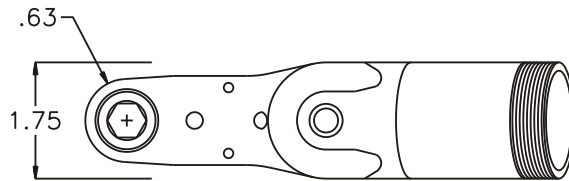

D & D PRODUCTION INC.

ASSEMBLY NO. CF154 HEAD NO. 106

CROWFOOT ASS'Y
Rev. A
04-02-01

2500 WILLIAMS DRIVE • WATERFORD, MI • 48328

PHONE : (248) 334-2112 • FAX : (248) 334-0062

SIDE VIEW

TOP VIEW

GEAR ASSEMBLY

PARTS BLOWOUT

ITEM	DESCRIPTION	PART NO.	ITEM	DESCRIPTION	PART NO.	ITEM	DESCRIPTION	PART NO.
1	Gear Housing	CF154-H	11	Idler Pin (2)	IP-5725B			
2	Grease Fitting	1877	12	Needle Bearing (2)	B-57i			
3	Bevel Pinion Gear	151-P	13	Idler Gear (2)	161616S2			
4	Ball Bearing	201KD	14	Bevel Gear	151-G			
5	Snap Ring	SH-37	15	Drive Gear	161425-DG			
6	End Nut	EN-2924	16	Dowel Pin #2 (2)	DP-1208			
7	Bushing (2)	A-5509	17	Bottom Plate	CF154-P			
8	Socket Gear	161625S-XX	18	Screw (4)	S-806			
9	Dowel Pin #1 (2)	DP-1006	19	Bearing (2)	M-661			
10	Thrust Race (4)	TRA-512M1	20	End Nut Wrench (Optional)	ENT-66			