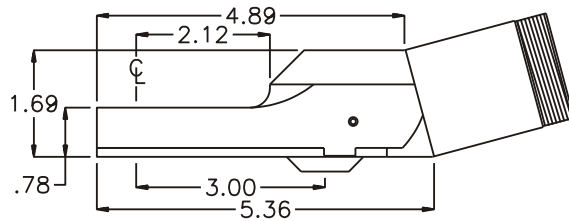

D & D PRODUCTION INC.

ASSEMBLY NO. CF154 HEAD NO. 106

CROWFOOT ASS'Y
Rev. A
04-02-01

2500 WILLIAMS DRIVE • WATERFORD, MI • 48328

PHONE : (248) 334-2112 • FAX : (248) 334-0062

SIDE VIEW

TOP VIEW

GEAR ASSEMBLY

PARTS BLOWOUT

ITEM	DESCRIPTION	PART NO.	ITEM	DESCRIPTION	PART NO.	ITEM	DESCRIPTION	PART NO.
1	Gear Housing	CF154-H	11	Idler Pin (2)	IP-5725B			
2	Grease Fitting	1877	12	Needle Bearing (2)	B-57i			
3	Bevel Pinion Gear	151-P	13	Idler Gear (2)	161616S2			
4	Ball Bearing	201KD	14	Bevel Gear	151-G			
5	Snap Ring	SH-37	15	Drive Gear	161425-DG			
6	End Nut	EN-2924	16	Dowel Pin #2 (2)	DP-1208			
7	Bushing (2)	A-5509	17	Bottom Plate	CF154-P			
8	Socket Gear	161625S-XX	18	Screw (4)	S-806			
9	Dowel Pin #1 (2)	DP-1006	19	Bearing (2)	M-661			
10	Thrust Race (4)	TRA-512M1	20	End Nut Wrench (Optional)	ENT-66			