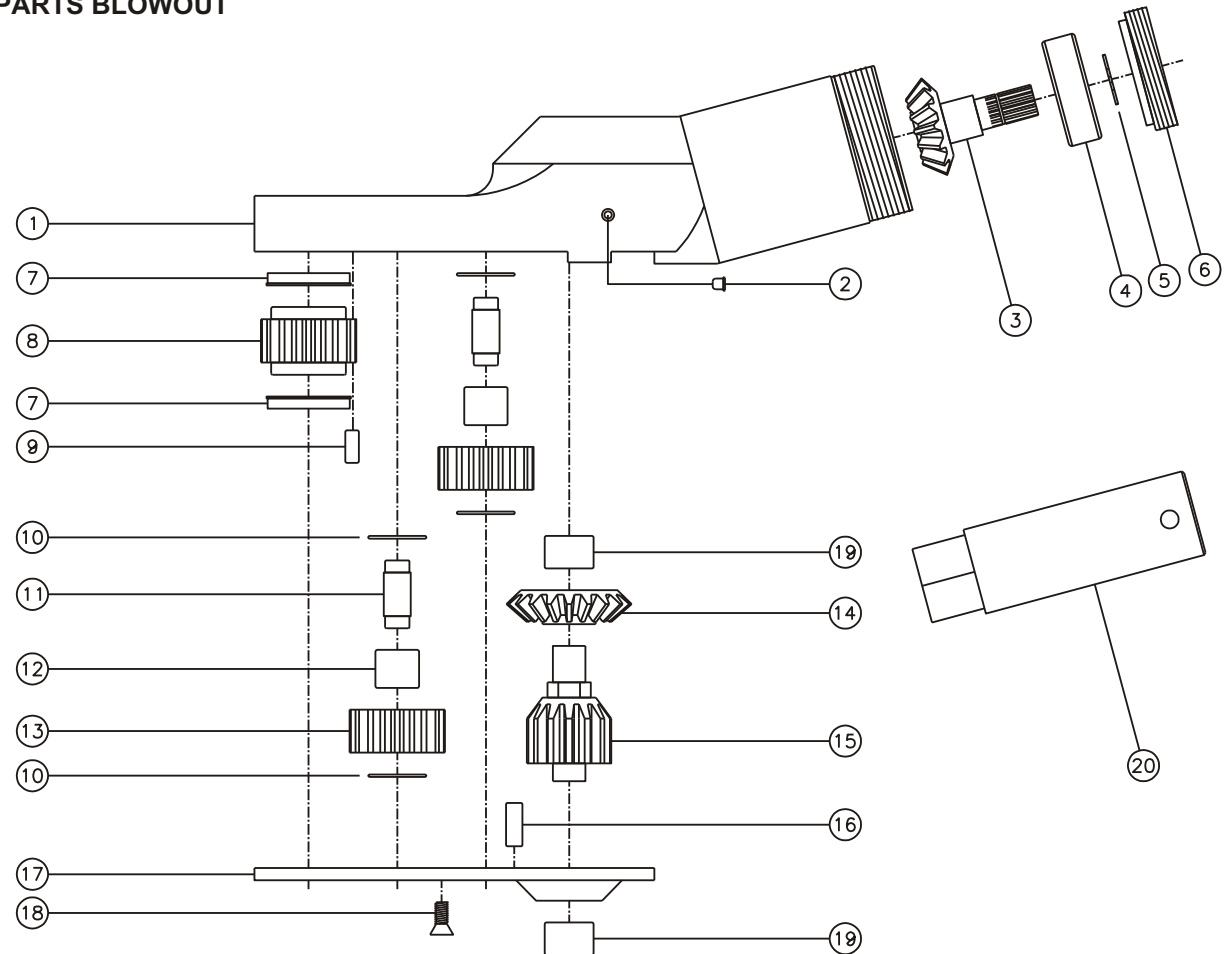

D & D PRODUCTION INC.

ASSEMBLY NO. CF154 HEAD NO. 106

CROWFOOT ASS'Y
Rev. A
04-02-01

2500 WILLIAMS DRIVE • WATERFORD, MI • 48328

PHONE : (248) 334-2112 • FAX : (248) 334-0062

SIDE VIEW

TOP VIEW

GEAR ASSEMBLY

PARTS BLOWOUT

ITEM	DESCRIPTION	PART NO.	ITEM	DESCRIPTION	PART NO.	ITEM	DESCRIPTION	PART NO.
1	Gear Housing	CF154-H	11	Idler Pin (2)	IP-5725B			
2	Grease Fitting	1877	12	Needle Bearing (2)	B-57i			
3	Bevel Pinion Gear	151-P	13	Idler Gear (2)	161616S2			
4	Ball Bearing	201KD	14	Bevel Gear	151-G			
5	Snap Ring	SH-37	15	Drive Gear	161425-DG			
6	End Nut	EN-2924	16	Dowel Pin #2 (2)	DP-1208			
7	Bushing (2)	A-5509	17	Bottom Plate	CF154-P			
8	Socket Gear	161625S-XX	18	Screw (4)	S-806			
9	Dowel Pin #1 (2)	DP-1006	19	Bearing (2)	M-661			
10	Thrust Race (4)	TRA-512M1	20	End Nut Wrench (Optional)	ENT-66			