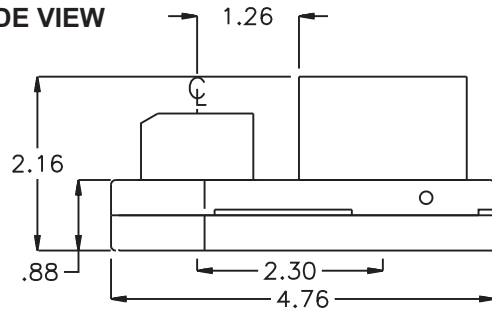

ASSEMBLY NO. 592848A-00

HEAD NO. 8762

TUBENUT ASS'Y
Rev. A
07-25-07

2500 WILLIAMS DRIVE • WATERFORD, MI • 48328

PHONE : (248) 334-2112 • FAX : (248) 334-0062

SIDE VIEW

TOP VIEW

GEAR ASSEMBLY

PARTS BLOWOUT

ITEM	DESCRIPTION	PART NO.	ITEM	DESCRIPTION	PART NO.	ITEM	DESCRIPTION	PART NO.
1	Dowel Pin (4)	DP-1208	11	Drive Gear	162643-12SD			
2	Gear Housing (Top)	592848A-00-H	12	Drive Gear Pin	TPP-14616S			
3	Socket Gear	162654-1-XX						
4	Idler Pin (2)	IP-6828						
5	Idler Gear Assy. (2)	161716GB						
6	Gear Housing (Bottom)	592848-00-P						
7	Orientation Shim Set	W-5640-AC13L						
8	Angle Head Adapter	HA-3324-13						
9	Grease Fitting	1877						
10	Screw (4)	S-1008C						