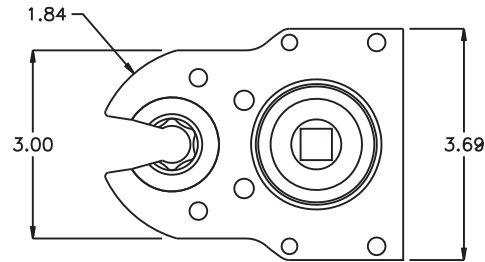

ASSEMBLY NO. 592848A-00

HEAD NO. 8762

TUBENUT ASS'Y
Rev. A
07-25-07

2500 WILLIAMS DRIVE • WATERFORD, MI • 48328

PHONE : (248) 334-2112 • FAX : (248) 334-0062

SIDE VIEW

TOP VIEW

GEAR ASSEMBLY

PARTS BLOWOUT

ITEM	DESCRIPTION	PART NO.	ITEM	DESCRIPTION	PART NO.	ITEM	DESCRIPTION	PART NO.
1	Dowel Pin (4)	DP-1208	11	Drive Gear	162643-12SD			
2	Gear Housing (Top)	592848A-00-H	12	Drive Gear Pin	TPP-14616S			
3	Socket Gear	162654-1-XX						
4	Idler Pin (2)	IP-6828						
5	Idler Gear Assy. (2)	161716GB						
6	Gear Housing (Bottom)	592848-00-P						
7	Orientation Shim Set	W-5640-AC13L						
8	Angle Head Adapter	HA-3324-13						
9	Grease Fitting	1877						
10	Screw (4)	S-1008C						