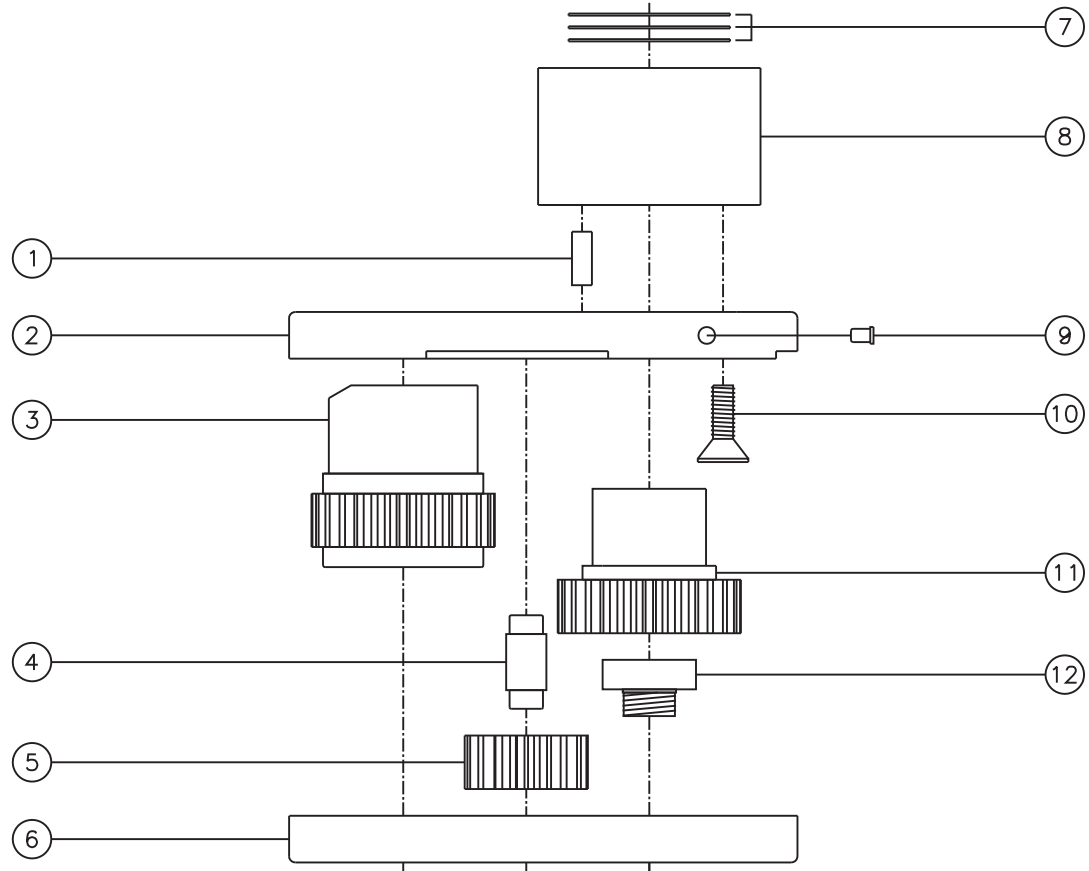

ASSEMBLY NO. 592848A-00

HEAD NO. 8762

TUBENUT ASS'Y
Rev. A
07-25-07

2500 WILLIAMS DRIVE • WATERFORD, MI • 48328

PHONE : (248) 334-2112 • FAX : (248) 334-0062

SIDE VIEW

TOP VIEW

GEAR ASSEMBLY

PARTS BLOWOUT

ITEM	DESCRIPTION	PART NO.	ITEM	DESCRIPTION	PART NO.	ITEM	DESCRIPTION	PART NO.
1	Dowel Pin (4)	DP-1208	11	Drive Gear	162643-12SD			
2	Gear Housing (Top)	592848A-00-H	12	Drive Gear Pin	TPP-14616S			
3	Socket Gear	162654-1-XX						
4	Idler Pin (2)	IP-6828						
5	Idler Gear Assy. (2)	161716GB						
6	Gear Housing (Bottom)	592848-00-P						
7	Orientation Shim Set	W-5640-AC13L						
8	Angle Head Adapter	HA-3324-13						
9	Grease Fitting	1877						
10	Screw (4)	S-1008C						