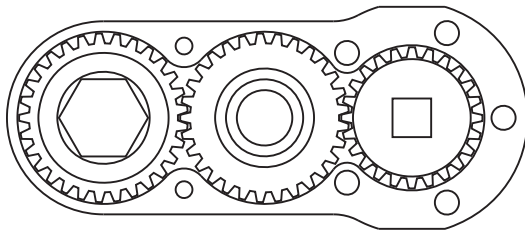

ASSEMBLY NO. 464040M

HEAD NO. 3785

CROWFOOT ASS'Y
Rev. A
01/28/09

2500 WILLIAMS DRIVE • WATERFORD, MI • 48328

PHONE : (248) 334-2112 • FAX : (248) 334-0062

SIDE VIEW

TOP VIEW

GEAR ASSEMBLY

ITEM	DESCRIPTION	PART NO.	ITEM	DESCRIPTION	PART NO.	ITEM	DESCRIPTION	PART NO.
1	Motor	Cleco 67EA340AM6	11	Drive Gear	142455-34SD			
2	Adapter	CA-4821-AM6	12	Gear Housing (Bottom)	464040-P			
3	Gear Housing (Top)	464040M-H	13	Grease Fitting	1885			
4	Bushing (2)	A-10817	14	Screw (2)	S-1416SH			
5	Socket Gear	142940-XX	15	Shoulder Bolt (5)	SB-520			
6	Thrust Race (2)	TRA-1220						
7	Idler Pin	IP-121040						
8	Needle Bearing	B-1210						
9	Idler Gear	142922						
10	Bushing (2)	A-10017						