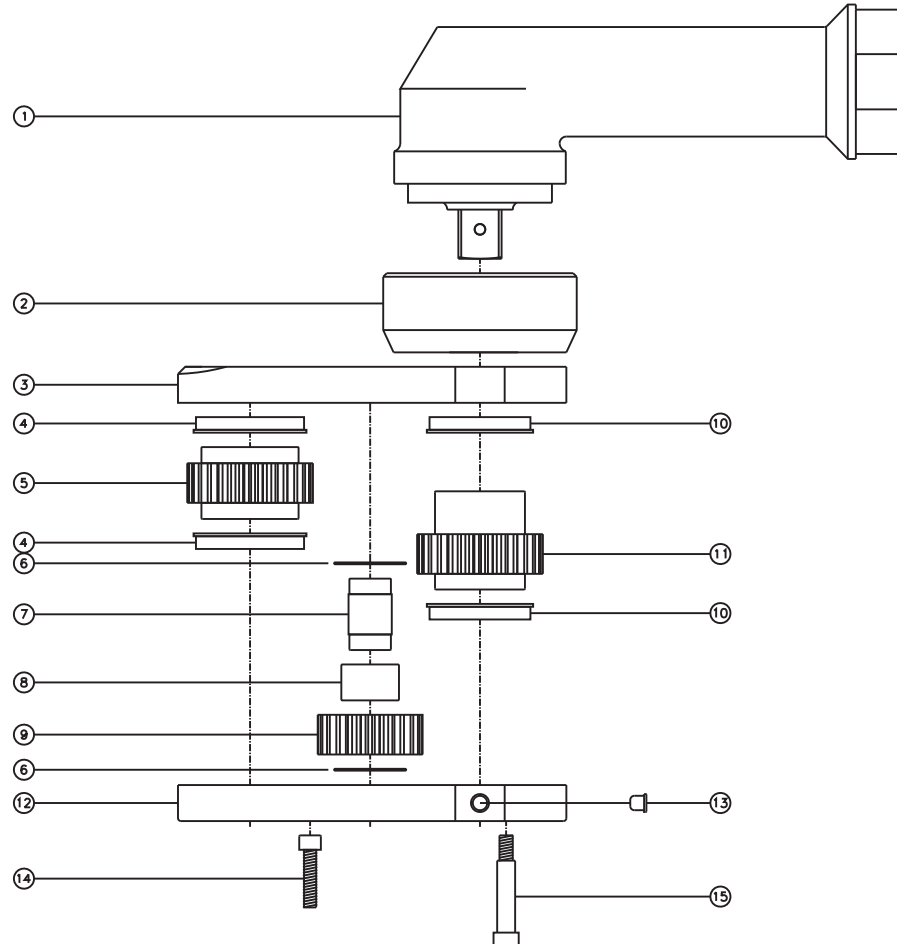

ASSEMBLY NO. 464040M

HEAD NO. 3785

CROWFOOT ASS'Y
Rev. A
01/28/09

2500 WILLIAMS DRIVE • WATERFORD, MI • 48328

PHONE : (248) 334-2112 • FAX : (248) 334-0062

SIDE VIEW

TOP VIEW

GEAR ASSEMBLY

ITEM	DESCRIPTION	PART NO.	ITEM	DESCRIPTION	PART NO.	ITEM	DESCRIPTION	PART NO.
1	Motor	Cleco 67EA340AM6	11	Drive Gear	142455-34SD			
2	Adapter	CA-4821-AM6	12	Gear Housing (Bottom)	464040-P			
3	Gear Housing (Top)	464040M-H	13	Grease Fitting	1885			
4	Bushing (2)	A-10817	14	Screw (2)	S-1416SH			
5	Socket Gear	142940-XX	15	Shoulder Bolt (5)	SB-520			
6	Thrust Race (2)	TRA-1220						
7	Idler Pin	IP-121040						
8	Needle Bearing	B-1210						
9	Idler Gear	142922						
10	Bushing (2)	A-10017						