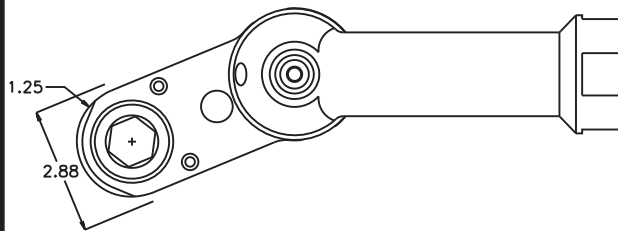

ASSEMBLY NO. 464040M

HEAD NO. 3785

CROWFOOT ASS'Y
Rev. A
01/28/09

2500 WILLIAMS DRIVE • WATERFORD, MI • 48328

PHONE : (248) 334-2112 • FAX : (248) 334-0062

SIDE VIEW

TOP VIEW

GEAR ASSEMBLY

ITEM	DESCRIPTION	PART NO.	ITEM	DESCRIPTION	PART NO.	ITEM	DESCRIPTION	PART NO.
1	Motor	Cleco 67EA340AM6	11	Drive Gear	142455-34SD			
2	Adapter	CA-4821-AM6	12	Gear Housing (Bottom)	464040-P			
3	Gear Housing (Top)	464040M-H	13	Grease Fitting	1885			
4	Bushing (2)	A-10817	14	Screw (2)	S-1416SH			
5	Socket Gear	142940-XX	15	Shoulder Bolt (5)	SB-520			
6	Thrust Race (2)	TRA-1220						
7	Idler Pin	IP-121040						
8	Needle Bearing	B-1210						
9	Idler Gear	142922						
10	Bushing (2)	A-10017						