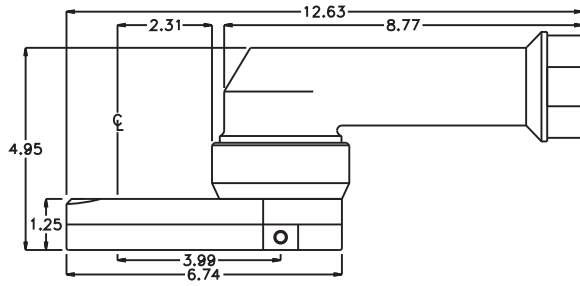

ASSEMBLY NO. 464040M

HEAD NO. 3785

CROWFOOT ASS'Y
Rev. A
01/28/09

2500 WILLIAMS DRIVE • WATERFORD, MI • 48328

PHONE : (248) 334-2112 • FAX : (248) 334-0062

SIDE VIEW

TOP VIEW

GEAR ASSEMBLY

ITEM	DESCRIPTION	PART NO.	ITEM	DESCRIPTION	PART NO.	ITEM	DESCRIPTION	PART NO.
1	Motor	Cleco 67EA340AM6	11	Drive Gear	142455-34SD			
2	Adapter	CA-4821-AM6	12	Gear Housing (Bottom)	464040-P			
3	Gear Housing (Top)	464040M-H	13	Grease Fitting	1885			
4	Bushing (2)	A-10817	14	Screw (2)	S-1416SH			
5	Socket Gear	142940-XX	15	Shoulder Bolt (5)	SB-520			
6	Thrust Race (2)	TRA-1220						
7	Idler Pin	IP-121040						
8	Needle Bearing	B-1210						
9	Idler Gear	142922						
10	Bushing (2)	A-10017						