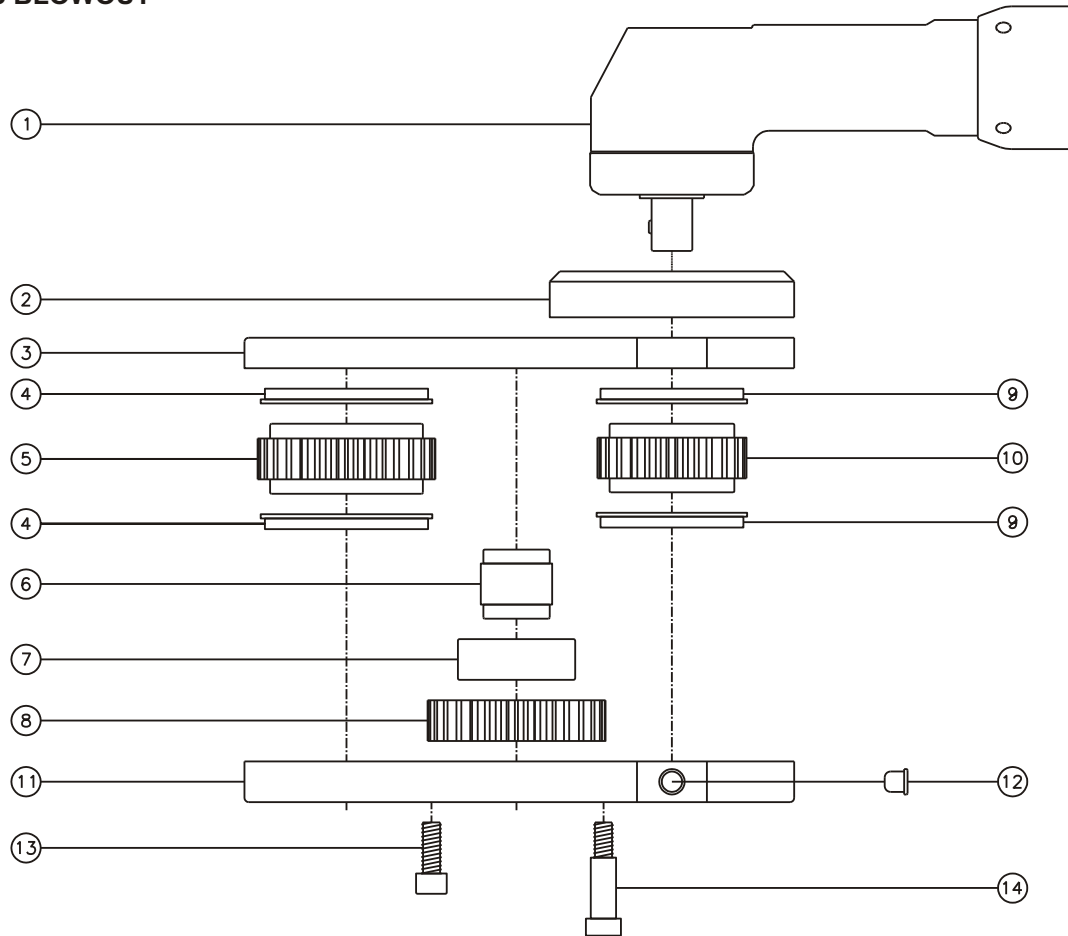

D & D PRODUCTION INC.®

ASSEMBLY NO. 462840B

HEAD NO. 3774

CROWFOOT ASS'Y
Rev. B
03-24-03

2500 WILLIAMS DRIVE • WATERFORD, MI • 48328

PHONE : (248) 334-2112 • FAX : (248) 334-0062

SIDE VIEW

TOP VIEW

GEAR ASSEMBLY

PARTS BLOWOUT

ITEM	DESCRIPTION	PART NO.	ITEM	DESCRIPTION	PART NO.	ITEM	DESCRIPTION	PART NO.
1	Angle Head	A/C 13	11	Gear Housing (Bottom)	462840B-P			
2	Collar Adapter	CA-4818-13	12	Grease Fitting	1885			
3	Gear Housing (Top)	462840B-H	13	Screw (2)	S-1410SH			
4	Bushing (2)	A-12012	14	Shoulder Bolt (5)	SB-512			
5	Socket Gear	142928B-XX						
6	Idler Pin	IP-14828A						
7	Needle Bearing	B-148						
8	Idler Gear	142916S						
9	Bushing (2)	A-10012						
10	Drive Gear	142428S-12SD						