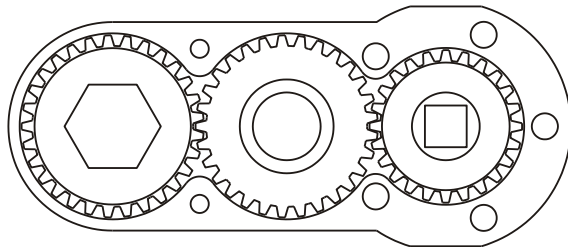

D & D PRODUCTION INC.®

ASSEMBLY NO. 462840B

HEAD NO. 3774

CROWFOOT ASS'Y
Rev. B
03-24-03

2500 WILLIAMS DRIVE • WATERFORD, MI • 48328

PHONE : (248) 334-2112 • FAX : (248) 334-0062

SIDE VIEW

TOP VIEW

GEAR ASSEMBLY

PARTS BLOWOUT

ITEM	DESCRIPTION	PART NO.	ITEM	DESCRIPTION	PART NO.	ITEM	DESCRIPTION	PART NO.
1	Angle Head	A/C 13	11	Gear Housing (Bottom)	462840B-P			
2	Collar Adapter	CA-4818-13	12	Grease Fitting	1885			
3	Gear Housing (Top)	462840B-H	13	Screw (2)	S-1410SH			
4	Bushing (2)	A-12012	14	Shoulder Bolt (5)	SB-512			
5	Socket Gear	142928B-XX						
6	Idler Pin	IP-14828A						
7	Needle Bearing	B-148						
8	Idler Gear	142916S						
9	Bushing (2)	A-10012						
10	Drive Gear	142428S-12SD						