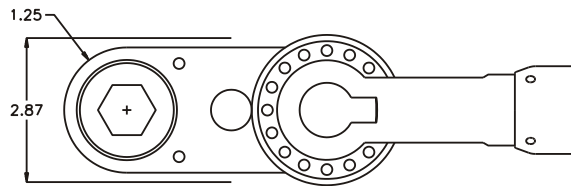

GEAR ASSEMBLY

PARTS BLOWOUT

ITEM	DESCRIPTION	PART NO.	ITEM	DESCRIPTION	PART NO.	ITEM	DESCRIPTION	PART NO.
1	Angle Head	A/C 13	11	Gear Housing (Bottom)	462840B-P			
2	Collar Adapter	CA-4818-13	12	Grease Fitting	1885			
3	Gear Housing (Top)	462840B-H	13	Screw (2)	S-1410SH			
4	Bushing (2)	A-12012	14	Shoulder Bolt (5)	SB-512			
5	Socket Gear	142928B-XX						
6	Idler Pin	IP-14828A						
7	Needle Bearing	B-148						
8	Idler Gear	142916S						
9	Bushing (2)	A-10012						
10	Drive Gear	142428S-12SD						