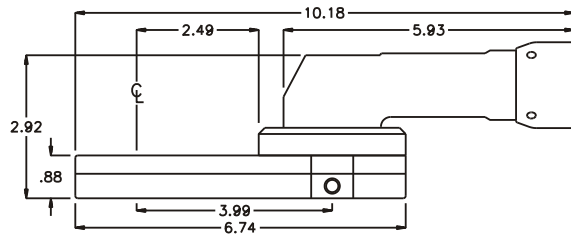

D & D PRODUCTION INC.®

ASSEMBLY NO. 462840B

HEAD NO. 3774

CROWFOOT ASS'Y
Rev. B
03-24-03

2500 WILLIAMS DRIVE • WATERFORD, MI • 48328

PHONE : (248) 334-2112 • FAX : (248) 334-0062

SIDE VIEW

TOP VIEW

GEAR ASSEMBLY

PARTS BLOWOUT

ITEM	DESCRIPTION	PART NO.	ITEM	DESCRIPTION	PART NO.	ITEM	DESCRIPTION	PART NO.
1	Angle Head	A/C 13	11	Gear Housing (Bottom)	462840B-P			
2	Collar Adapter	CA-4818-13	12	Grease Fitting	1885			
3	Gear Housing (Top)	462840B-H	13	Screw (2)	S-1410SH			
4	Bushing (2)	A-12012	14	Shoulder Bolt (5)	SB-512			
5	Socket Gear	142928B-XX						
6	Idler Pin	IP-14828A						
7	Needle Bearing	B-148						
8	Idler Gear	142916S						
9	Bushing (2)	A-10012						
10	Drive Gear	142428S-12SD						