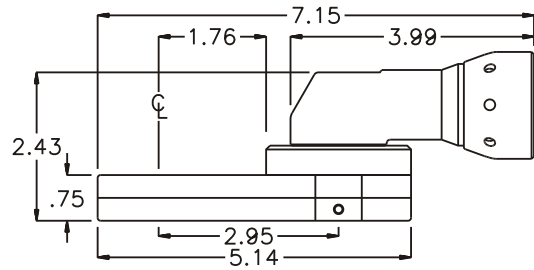

D & D PRODUCTION INC.®

ASSEMBLY NO. 382432A

HEAD NO. 1596

CROWFOOT ASS'Y
Rev. A
01-29-03

2500 WILLIAMS DRIVE • WATERFORD, MI • 48328

PHONE : (248) 334-2112 • FAX : (248) 334-0062

SIDE VIEW

TOP VIEW

GEAR ASSEMBLY

PARTS BLOWOUT

ITEM	DESCRIPTION	PART NO.	ITEM	DESCRIPTION	PART NO.	ITEM	DESCRIPTION	PART NO.
1	Angle Head	A/C #13	11	Bushing (2)	A-7009			
2	Orientation Shim Set	W-AC13S	12	Drive Gear	141923-12SD			
3	Angle Head Adapter	HA-3815-13S	13	Gear Housing (Bottom)	382432A-P			
4	Gear Housing (Top)	382432A-H	14	Screw #1 (2)	S-1008SH			
5	Bushing (2)	A-8009	15	Screw #2 (4)	S-1014SH			
6	Socket Gear	142124B-XX	16	Dowel Pin (2)	DP-1216			
7	Thrust Race (2)	TRA-1018	17	Grease Fitting	1877			
8	Idler Gear	142114						
9	Idler Pin	IP-10724C						
10	Needle Bearing	B-107						