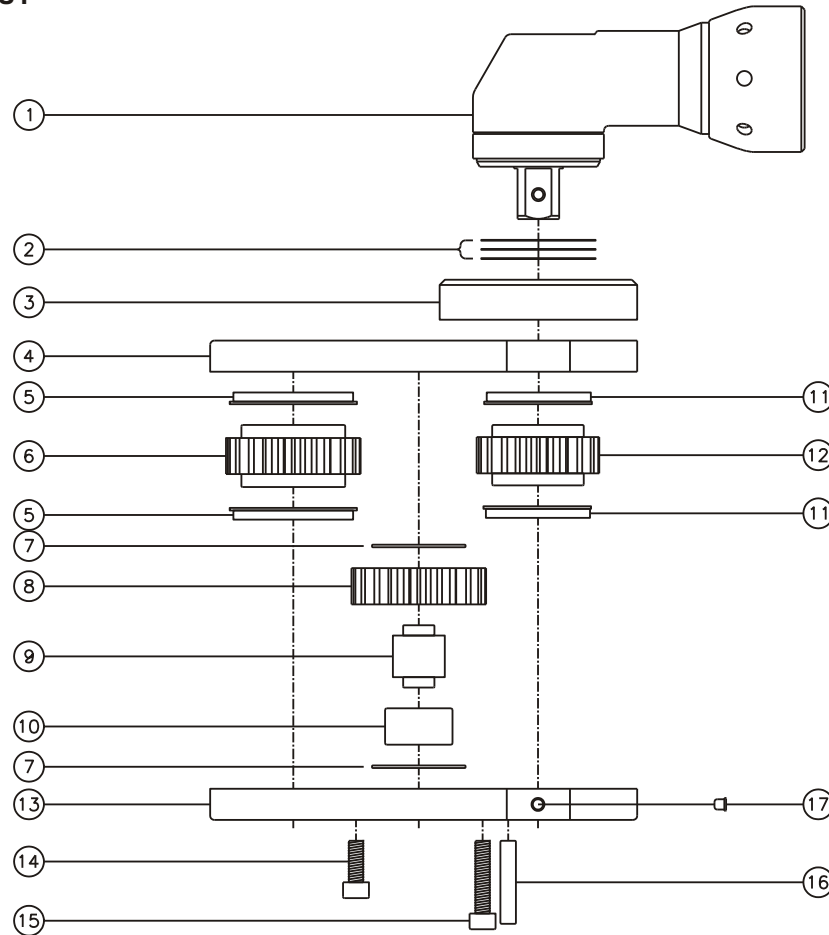

D & D PRODUCTION INC.®

ASSEMBLY NO. 382432A

HEAD NO. 1596

CROWFOOT ASS'Y
Rev. A
01-29-03

2500 WILLIAMS DRIVE • WATERFORD, MI • 48328

PHONE : (248) 334-2112 • FAX : (248) 334-0062

SIDE VIEW

TOP VIEW

GEAR ASSEMBLY

PARTS BLOWOUT

ITEM	DESCRIPTION	PART NO.	ITEM	DESCRIPTION	PART NO.	ITEM	DESCRIPTION	PART NO.
1	Angle Head	A/C #13	11	Bushing (2)	A-7009			
2	Orientation Shim Set	W-AC13S	12	Drive Gear	141923-12SD			
3	Angle Head Adapter	HA-3815-13S	13	Gear Housing (Bottom)	382432A-P			
4	Gear Housing (Top)	382432A-H	14	Screw #1 (2)	S-1008SH			
5	Bushing (2)	A-8009	15	Screw #2 (4)	S-1014SH			
6	Socket Gear	142124B-XX	16	Dowel Pin (2)	DP-1216			
7	Thrust Race (2)	TRA-1018	17	Grease Fitting	1877			
8	Idler Gear	142114						
9	Idler Pin	IP-10724C						
10	Needle Bearing	B-107						