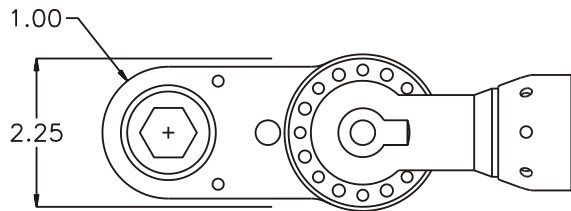

D & D PRODUCTION INC.®

ASSEMBLY NO. 382432A

HEAD NO. 1596

CROWFOOT ASS'Y
Rev. A
01-29-03

2500 WILLIAMS DRIVE • WATERFORD, MI • 48328

PHONE : (248) 334-2112 • FAX : (248) 334-0062

SIDE VIEW

TOP VIEW

GEAR ASSEMBLY

PARTS BLOWOUT

ITEM	DESCRIPTION	PART NO.	ITEM	DESCRIPTION	PART NO.	ITEM	DESCRIPTION	PART NO.
1	Angle Head	A/C #13	11	Bushing (2)	A-7009			
2	Orientation Shim Set	W-AC13S	12	Drive Gear	141923-12SD			
3	Angle Head Adapter	HA-3815-13S	13	Gear Housing (Bottom)	382432A-P			
4	Gear Housing (Top)	382432A-H	14	Screw #1 (2)	S-1008SH			
5	Bushing (2)	A-8009	15	Screw #2 (4)	S-1014SH			
6	Socket Gear	142124B-XX	16	Dowel Pin (2)	DP-1216			
7	Thrust Race (2)	TRA-1018	17	Grease Fitting	1877			
8	Idler Gear	142114						
9	Idler Pin	IP-10724C						
10	Needle Bearing	B-107						