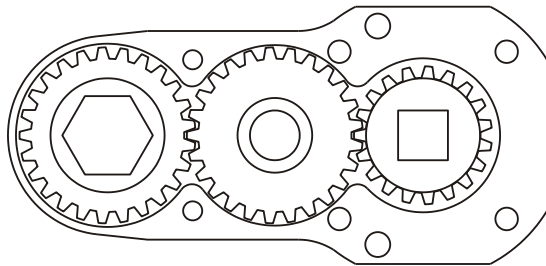

## HEAD NO. 3488

CROWFOOT ASS'Y  
Rev. A  
05-29-02

2500 WILLIAMS DRIVE • WATERFORD, MI • 48328

PHONE : (248) 334-2112 • FAX : (248) 334-0062

### SIDE VIEW

### PARTS BLOWOUT

ITEM	DESCRIPTION	PART NO.	ITEM	DESCRIPTION	PART NO.	ITEM	DESCRIPTION	PART NO.
1	Adapter	TA-3512-56IL	11	Gear Housing (Bottom)	312024A-P			
2	Set Screw (2)	SS-1004	12	Grease Fitting	1877			
3	Gear Housing (Top)	312024A-H	13	Screw #1 (2)	S-810			
4	Bushing (4)	A-4375-M1	14	Screw #2 (2)	S-1014			
5	Socket Gear	202520-XX	15	Screw #3 (2)	S-1016			
6	Thrust Race (2)	TRA-512	16	Dowel Pin (2)	DP-1216			
7	Idler Pin	IP-6620B	17	Spring Spindle Ass'y (Optional)	SS12M-E12-A			
8	Needle Bearing	B-66						
9	Idler Gear	202512						
10	Drive Gear	201920-38SD						