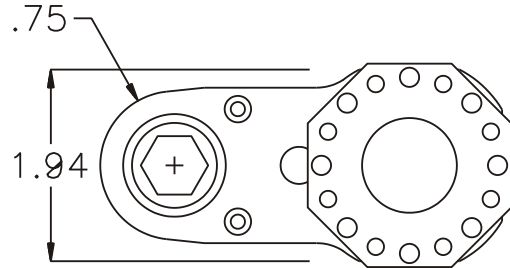

D & D PRODUCTION INC.

ASSEMBLY NO. 312024A

HEAD NO. 3488

CROWFOOT ASS'Y
Rev. A
05-29-02

2500 WILLIAMS DRIVE • WATERFORD, MI • 48328

PHONE : (248) 334-2112 • FAX : (248) 334-0062

SIDE VIEW

TOP VIEW

GEAR ASSEMBLY

PARTS BLOWOUT

ITEM	DESCRIPTION	PART NO.	ITEM	DESCRIPTION	PART NO.	ITEM	DESCRIPTION	PART NO.
1	Adapter	TA-3512-56IL	11	Gear Housing (Bottom)	312024A-P			
2	Set Screw (2)	SS-1004	12	Grease Fitting	1877			
3	Gear Housing (Top)	312024A-H	13	Screw #1 (2)	S-810			
4	Bushing (4)	A-4375-M1	14	Screw #2 (2)	S-1014			
5	Socket Gear	202520-XX	15	Screw #3 (2)	S-1016			
6	Thrust Race (2)	TRA-512	16	Dowel Pin (2)	DP-1216			
7	Idler Pin	IP-6620B	17	Spring Spindle Ass'y (Optional)	SS12M-E12-A			
8	Needle Bearing	B-66						
9	Idler Gear	202512						
10	Drive Gear	201920-38SD