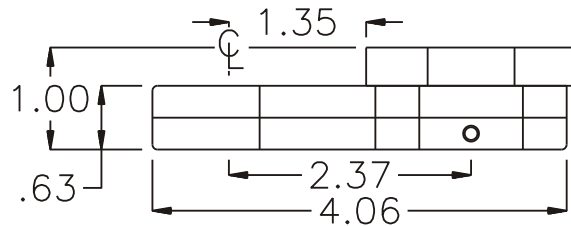

D & D PRODUCTION INC.

ASSEMBLY NO. 312024A

HEAD NO. 3488

CROWFOOT ASS'Y
Rev. A
05-29-02

2500 WILLIAMS DRIVE • WATERFORD, MI • 48328

PHONE : (248) 334-2112 • FAX : (248) 334-0062

SIDE VIEW