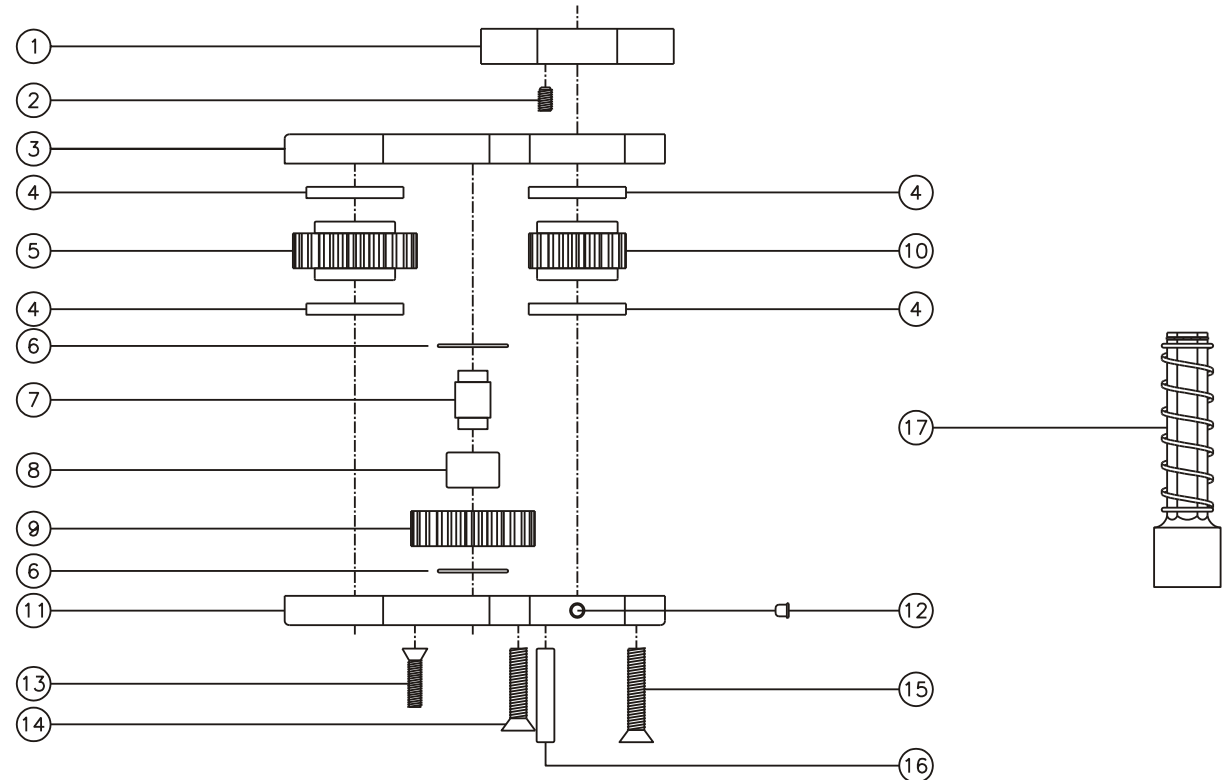

### SIDE VIEW

### TOP VIEW

### GEAR ASSEMBLY

### PARTS BLOWOUT

ITEM	DESCRIPTION	PART NO.	ITEM	DESCRIPTION	PART NO.	ITEM	DESCRIPTION	PART NO.
1	Adapter	TA-3512-56IL	11	Gear Housing (Bottom)	312024A-P			
2	Set Screw (2)	SS-1004	12	Grease Fitting	1877			
3	Gear Housing (Top)	312024A-H	13	Screw #1 (2)	S-810			
4	Bushing (4)	A-4375-M1	14	Screw #2 (2)	S-1014			
5	Socket Gear	202520-XX	15	Screw #3 (2)	S-1016			
6	Thrust Race (2)	TRA-512	16	Dowel Pin (2)	DP-1216			
7	Idler Pin	IP-6620B	17	Spring Spindle Ass'y (Optional)	SS12M-E12-A			
8	Needle Bearing	B-66						
9	Idler Gear	202512						
10	Drive Gear	201920-38SD						