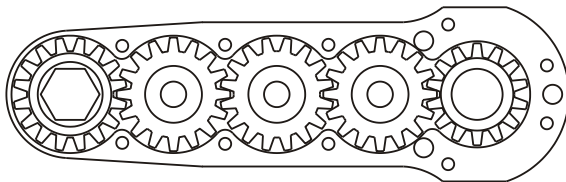

D & D PRODUCTION INC.®

ASSEMBLY NO. 242020AM1-3

HEAD NO. 1292

CROWFOOT ASS'Y
Rev. A
01-30-03

2500 WILLIAMS DRIVE • WATERFORD, MI • 48328

PHONE : (248) 334-2112 • FAX : (248) 334-0062

SIDE VIEW

TOP VIEW

GEAR ASSEMBLY

PARTS BLOWOUT

ITEM	DESCRIPTION	PART NO.	ITEM	DESCRIPTION	PART NO.	ITEM	DESCRIPTION	PART NO.
1	Angle Head	5720	11	Lg. Idler Pin	IP-61028	21	Dowel Pin (3)	DP-1216
2	Coupler	DS-0830102	12	Needle Bearing	B-610			
3	Angle Head Adapter	HA-28126-5720	13	Lg. Idler Gear	161620			
4	Needle Bearing	B-1110	14	Drive Gear	161461-12MSD			
5	Gear Housing (Top)	242020AM1-3-H	15	Drive Pin	TP-5518			
6	Socket Gear	161620-XX	16	Needle Bearing	B-55			
7	Thrust Race (6)	TRA-613	17	Gear Housing (Bottom)	242020AM1-3-P			
8	Sm. Idler Pin (2)	IP-6620	18	Grease Fitting	1877			
9	Needle Bearing (2)	B-66	19	Screw #1 (6)	S-610			
10	Sm. Idler Gear (2)	161612	20	Screw #2 (4)	S-616SH			