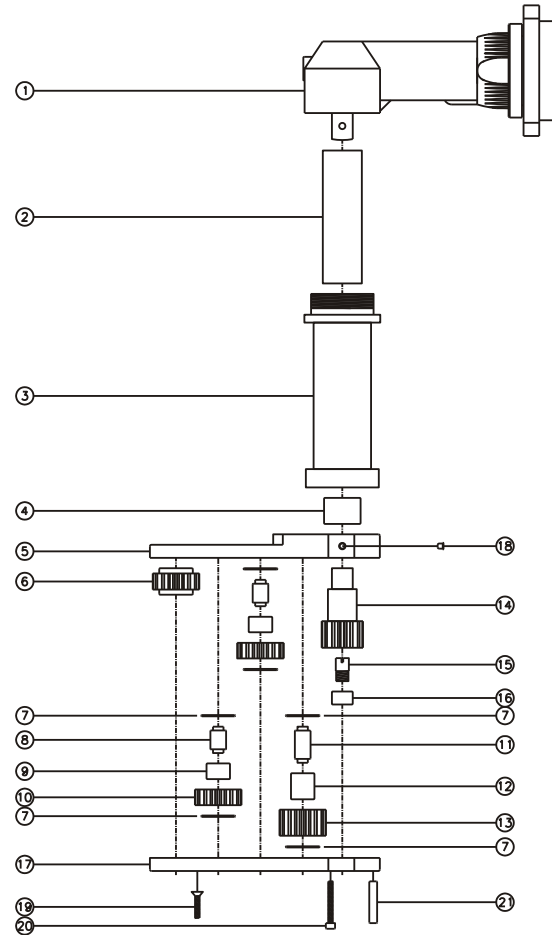

D & D PRODUCTION INC.®

ASSEMBLY NO. 242020AM1-3

HEAD NO. 1292

CROWFOOT ASS'Y
Rev. A
01-30-03

2500 WILLIAMS DRIVE • WATERFORD, MI • 48328

PHONE : (248) 334-2112 • FAX : (248) 334-0062

SIDE VIEW

TOP VIEW

GEAR ASSEMBLY

PARTS BLOWOUT

ITEM	DESCRIPTION	PART NO.	ITEM	DESCRIPTION	PART NO.	ITEM	DESCRIPTION	PART NO.
1	Angle Head	5720	11	Lg. Idler Pin	IP-61028	21	Dowel Pin (3)	DP-1216
2	Coupler	DS-0830102	12	Needle Bearing	B-610			
3	Angle Head Adapter	HA-28126-5720	13	Lg. Idler Gear	161620			
4	Needle Bearing	B-1110	14	Drive Gear	161461-12MSD			
5	Gear Housing (Top)	242020AM1-3-H	15	Drive Pin	TP-5518			
6	Socket Gear	161620-XX	16	Needle Bearing	B-55			
7	Thrust Race (6)	TRA-613	17	Gear Housing (Bottom)	242020AM1-3-P			
8	Sm. Idler Pin (2)	IP-6620	18	Grease Fitting	1877			
9	Needle Bearing (2)	B-66	19	Screw #1 (6)	S-610			
10	Sm. Idler Gear (2)	161612	20	Screw #2 (4)	S-616SH			