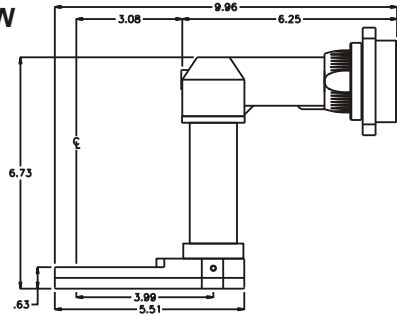

D & D PRODUCTION INC.®

ASSEMBLY NO. 242020AM1-3

HEAD NO. 1292

CROWFOOT ASS'Y
Rev. A
01-30-03

2500 WILLIAMS DRIVE • WATERFORD, MI • 48328

PHONE : (248) 334-2112 • FAX : (248) 334-0062

SIDE VIEW

TOP VIEW

GEAR ASSEMBLY

PARTS BLOWOUT

ITEM	DESCRIPTION	PART NO.	ITEM	DESCRIPTION	PART NO.	ITEM	DESCRIPTION	PART NO.
1	Angle Head	5720	11	Lg. Idler Pin	IP-61028	21	Dowel Pin (3)	DP-1216
2	Coupler	DS-0830102	12	Needle Bearing	B-610			
3	Angle Head Adapter	HA-28126-5720	13	Lg. Idler Gear	161620			
4	Needle Bearing	B-1110	14	Drive Gear	161461-12MSD			
5	Gear Housing (Top)	242020AM1-3-H	15	Drive Pin	TP-5518			
6	Socket Gear	161620-XX	16	Needle Bearing	B-55			
7	Thrust Race (6)	TRA-613	17	Gear Housing (Bottom)	242020AM1-3-P			
8	Sm. Idler Pin (2)	IP-6620	18	Grease Fitting	1877			
9	Needle Bearing (2)	B-66	19	Screw #1 (6)	S-610			
10	Sm. Idler Gear (2)	161612	20	Screw #2 (4)	S-616SH			