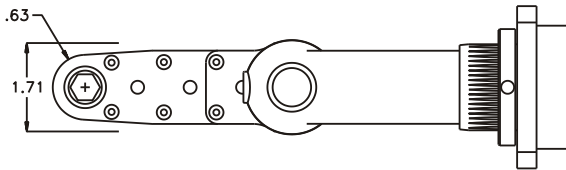

D & D PRODUCTION INC.®

ASSEMBLY NO. 242020AM1-3

HEAD NO. 1292

CROWFOOT ASS'Y
Rev. A
01-30-03

2500 WILLIAMS DRIVE • WATERFORD, MI • 48328

PHONE : (248) 334-2112 • FAX : (248) 334-0062

SIDE VIEW

TOP VIEW

GEAR ASSEMBLY

PARTS BLOWOUT

ITEM	DESCRIPTION	PART NO.	ITEM	DESCRIPTION	PART NO.	ITEM	DESCRIPTION	PART NO.
1	Angle Head	5720	11	Lg. Idler Pin	IP-61028	21	Dowel Pin (3)	DP-1216
2	Coupler	DS-0830102	12	Needle Bearing	B-610			
3	Angle Head Adapter	HA-28126-5720	13	Lg. Idler Gear	161620			
4	Needle Bearing	B-1110	14	Drive Gear	161461-12MSD			
5	Gear Housing (Top)	242020AM1-3-H	15	Drive Pin	TP-5518			
6	Socket Gear	161620-XX	16	Needle Bearing	B-55			
7	Thrust Race (6)	TRA-613	17	Gear Housing (Bottom)	242020AM1-3-P			
8	Sm. Idler Pin (2)	IP-6620	18	Grease Fitting	1877			
9	Needle Bearing (2)	B-66	19	Screw #1 (6)	S-610			
10	Sm. Idler Gear (2)	161612	20	Screw #2 (4)	S-616SH			