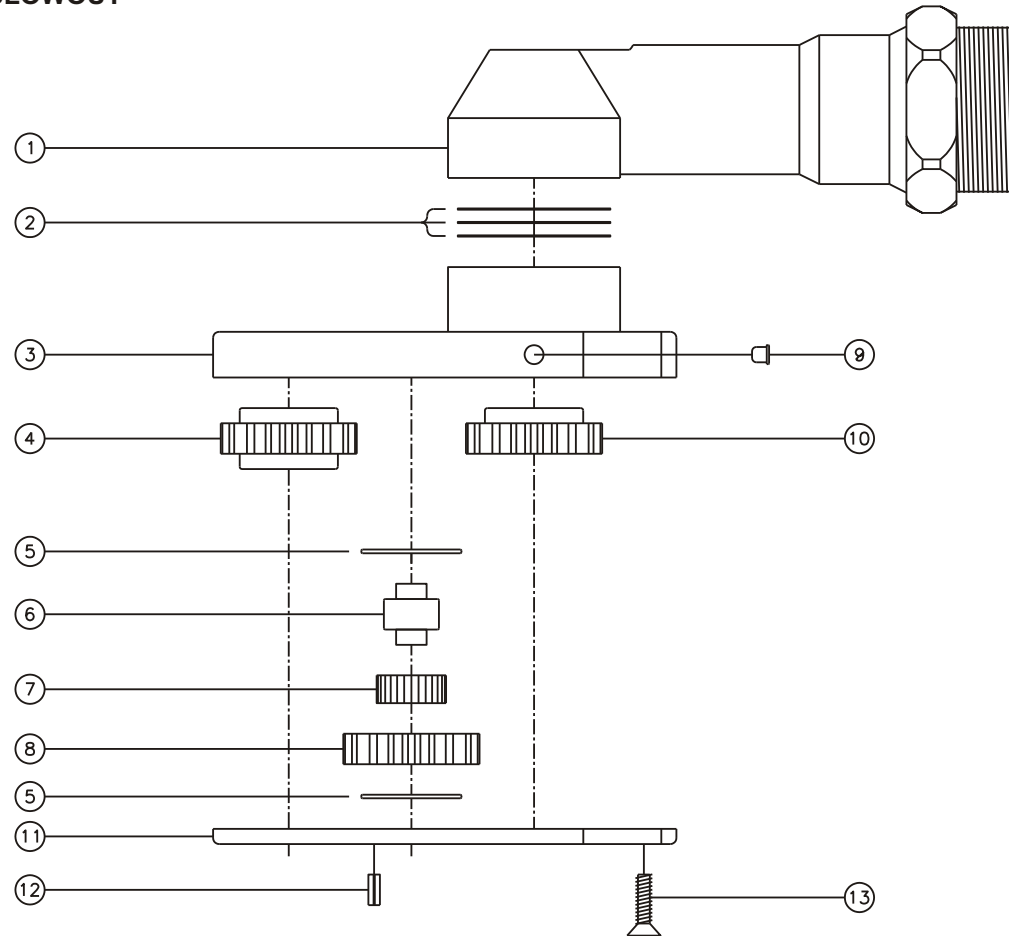

D & D PRODUCTION INC.®

ASSEMBLY NO. 241620M

HEAD NO. 1080

CROWFOOT ASS'Y
Rev. H
10-02-03

2500 WILLIAMS DRIVE • WATERFORD, MI • 48328

PHONE : (248) 334-2112 • FAX : (248) 334-0062

SIDE VIEW

TOP VIEW

GEAR ASSEMBLY

PARTS BLOWOUT

ITEM	DESCRIPTION	PART NO.	ITEM	DESCRIPTION	PART NO.	ITEM	DESCRIPTION	PART NO.
1	Angle Head	A/C 36	11	Bottom Plate	241620M-P			
2	Shim Set	SHI-AC10X	12	Roll Pin (2)	RP-604			
3	Gear Housing	241620M-H	13	Screw (5)	S-608			
4	Socket Gear	161616-XX						
5	Thrust Race (2)	TRA-411						
6	Idler Pin	IP-1416						
7	Bearing Needles (27)	LR15M58						
8	Idler Gear	161608						
9	Grease Fitting	1877						
10	Drive Gear	161610-SD						