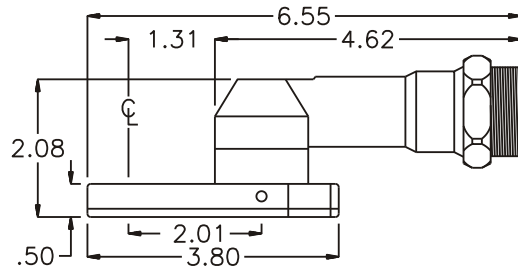

D & D PRODUCTION INC.®

ASSEMBLY NO. 241620M

HEAD NO. 1080

CROWFOOT ASS'Y
Rev. H
10-02-03

2500 WILLIAMS DRIVE • WATERFORD, MI • 48328

PHONE : (248) 334-2112 • FAX : (248) 334-0062

SIDE VIEW

TOP VIEW

GEAR ASSEMBLY

PARTS BLOWOUT

ITEM	DESCRIPTION	PART NO.	ITEM	DESCRIPTION	PART NO.	ITEM	DESCRIPTION	PART NO.
1	Angle Head	A/C 36	11	Bottom Plate	241620M-P			
2	Shim Set	SHI-AC10X	12	Roll Pin (2)	RP-604			
3	Gear Housing	241620M-H	13	Screw (5)	S-608			
4	Socket Gear	161616-XX						
5	Thrust Race (2)	TRA-411						
6	Idler Pin	IP-1416						
7	Bearing Needles (27)	LR15M58						
8	Idler Gear	161608						
9	Grease Fitting	1877						
10	Drive Gear	161610-SD						