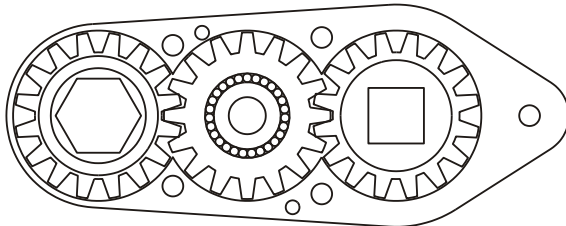

D & D PRODUCTION INC.®

ASSEMBLY NO. 241620M

HEAD NO. 1080

CROWFOOT ASS'Y
Rev. H
10-02-03

2500 WILLIAMS DRIVE • WATERFORD, MI • 48328

PHONE : (248) 334-2112 • FAX : (248) 334-0062

SIDE VIEW

TOP VIEW

GEAR ASSEMBLY

PARTS BLOWOUT

ITEM	DESCRIPTION	PART NO.	ITEM	DESCRIPTION	PART NO.	ITEM	DESCRIPTION	PART NO.
1	Angle Head	A/C 36	11	Bottom Plate	241620M-P			
2	Shim Set	SHI-AC10X	12	Roll Pin (2)	RP-604			
3	Gear Housing	241620M-H	13	Screw (5)	S-608			
4	Socket Gear	161616-XX						
5	Thrust Race (2)	TRA-411						
6	Idler Pin	IP-1416						
7	Bearing Needles (27)	LR15M58						
8	Idler Gear	161608						
9	Grease Fitting	1877						
10	Drive Gear	161610-SD						