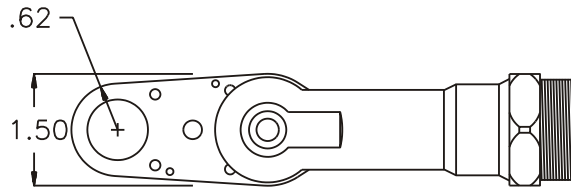

GEAR ASSEMBLY

PARTS BLOWOUT

ITEM	DESCRIPTION	PART NO.	ITEM	DESCRIPTION	PART NO.	ITEM	DESCRIPTION	PART NO.
1	Angle Head	A/C 36	11	Bottom Plate	241620M-P			
2	Shim Set	SHI-AC10X	12	Roll Pin (2)	RP-604			
3	Gear Housing	241620M-H	13	Screw (5)	S-608			
4	Socket Gear	161616-XX						
5	Thrust Race (2)	TRA-411						
6	Idler Pin	IP-1416						
7	Bearing Needles (27)	LR15M58						
8	Idler Gear	161608						
9	Grease Fitting	1877						
10	Drive Gear	161610-SD						