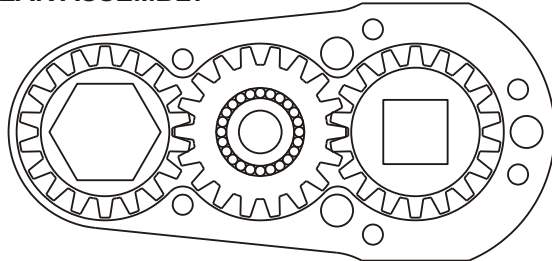

D & D PRODUCTION INC.

ASSEMBLY NO. 241518A

HEAD NO. 1254

CROWFOOT ASS'Y
Rev. A
12-30-99

2500 WILLIAMS DRIVE • WATERFORD, MI • 48328

PHONE : (248) 334-2112 • FAX : (248) 334-0062

SIDE VIEW

TOP VIEW

GEAR ASSEMBLY

PARTS BLOWOUT

ITEM	DESCRIPTION	PART NO.	ITEM	DESCRIPTION	PART NO.	ITEM	DESCRIPTION	PART NO.
1	Angle Head	A/C 27	11	Grease Fitting	1877			
2	Housing Adapter	HA-2607-A10	12	Screw #1 (2)	S-606			
3	Gear Housing (Top)	241518A-H	13	Screw #2 (4)	S-608SH			
4	Socket Gear	201815-XX	14	Dowel Pin (3)	DP-1210			
5	Thrust Race (2)	TRA-411						
6	Idler Pin	IP-1315						
7	Bearing Needles (24)	LR15M58						
8	Idler Gear	201808						
9	Drive Gear	201811-SD-XX						
10	Gear Housing (Bottom)	241618A-P						