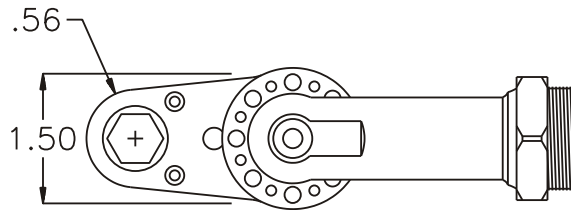

GEAR ASSEMBLY

PARTS BLOWOUT

ITEM	DESCRIPTION	PART NO.	ITEM	DESCRIPTION	PART NO.	ITEM	DESCRIPTION	PART NO.
1	Angle Head	A/C 27	11	Grease Fitting	1877			
2	Housing Adapter	HA-2607-A10	12	Screw #1 (2)	S-606			
3	Gear Housing (Top)	241518A-H	13	Screw #2 (4)	S-608SH			
4	Socket Gear	201815-XX	14	Dowel Pin (3)	DP-1210			
5	Thrust Race (2)	TRA-411						
6	Idler Pin	IP-1315						
7	Bearing Needles (24)	LR15M58						
8	Idler Gear	201808						
9	Drive Gear	201811-SD-XX						
10	Gear Housing (Bottom)	241618A-P						