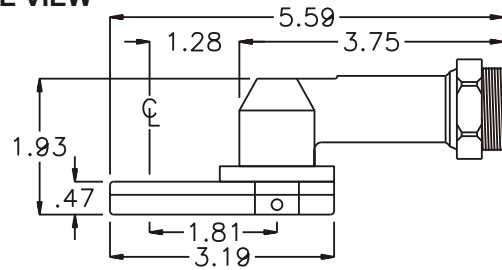

D & D PRODUCTION INC.

ASSEMBLY NO. 241518A

HEAD NO. 1254

CROWFOOT ASS'Y
Rev. A
12-30-99

2500 WILLIAMS DRIVE • WATERFORD, MI • 48328

PHONE : (248) 334-2112 • FAX : (248) 334-0062

SIDE VIEW