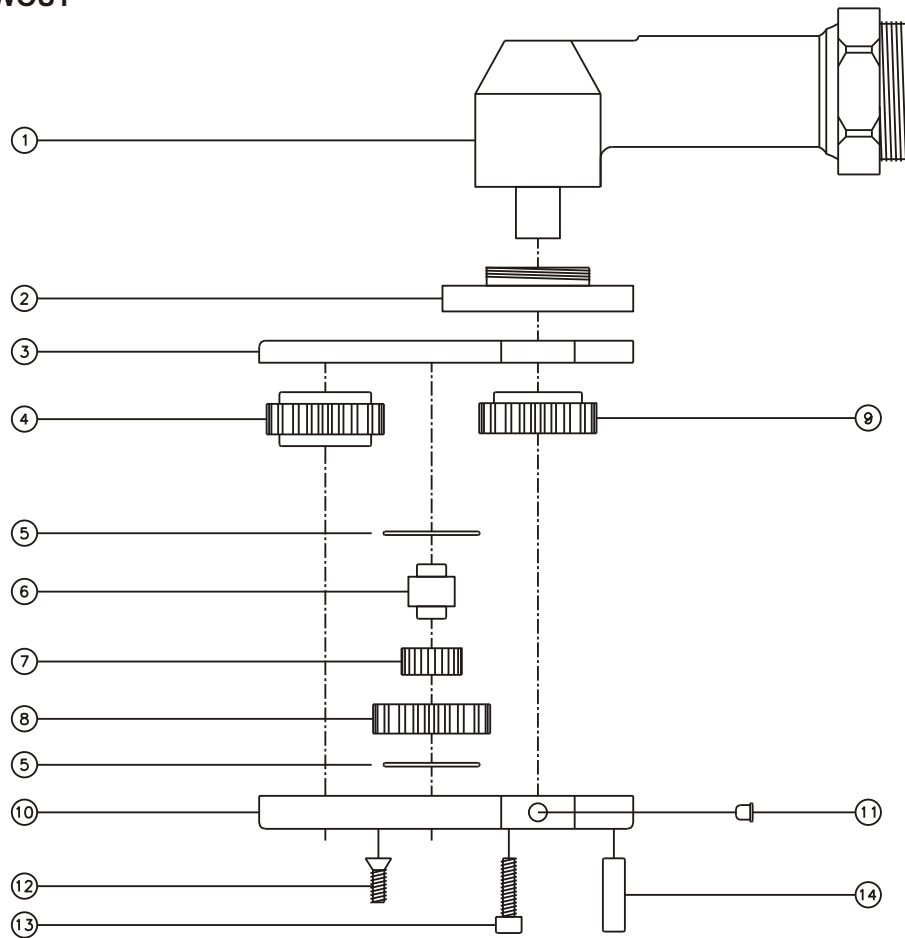

D & D PRODUCTION INC.

ASSEMBLY NO. 241518A

HEAD NO. 1254

CROWFOOT ASS'Y
Rev. A
12-30-99

2500 WILLIAMS DRIVE • WATERFORD, MI • 48328

PHONE : (248) 334-2112 • FAX : (248) 334-0062

SIDE VIEW

TOP VIEW

GEAR ASSEMBLY

PARTS BLOWOUT

ITEM	DESCRIPTION	PART NO.	ITEM	DESCRIPTION	PART NO.	ITEM	DESCRIPTION	PART NO.
1	Angle Head	A/C 27	11	Grease Fitting	1877			
2	Housing Adapter	HA-2607-A10	12	Screw #1 (2)	S-606			
3	Gear Housing (Top)	241518A-H	13	Screw #2 (4)	S-608SH			
4	Socket Gear	201815-XX	14	Dowel Pin (3)	DP-1210			
5	Thrust Race (2)	TRA-411						
6	Idler Pin	IP-1315						
7	Bearing Needles (24)	LR15M58						
8	Idler Gear	201808						
9	Drive Gear	201811-SD-XX						
10	Gear Housing (Bottom)	241618A-P						