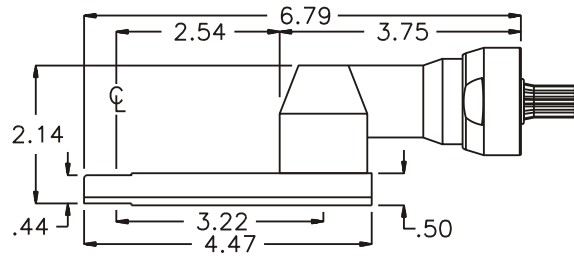

D & D PRODUCTION INC.

ASSEMBLY NO. 241416-3

HEAD NO. 3200

CROWFOOT ASS'Y
Rev. G
08-18-01

2500 WILLIAMS DRIVE • WATERFORD, MI • 48328

PHONE : (248) 334-2112 • FAX : (248) 334-0062

SIDE VIEW

TOP VIEW