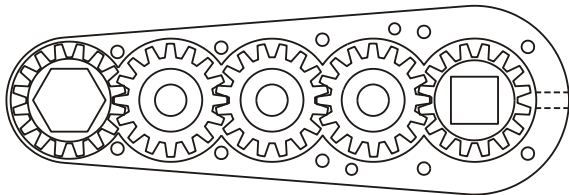

### SIDE VIEW

### PARTS BLOWOUT

ITEM	DESCRIPTION	PART NO.	ITEM	DESCRIPTION	PART NO.	ITEM	DESCRIPTION	PART NO.
1	Angle Head	32	11	Bottom Plate	241416-3-P			
2	Gear Housing	241416-3-H	12	Screw (10)	S-408			
3	Socket Gear	201614-XX	13	Roll Pin (2)	RP-608			
4	Thrust Race (6)	TRA-411						
5	Idler Pin (3)	IP-6516C						
6	Needle Bearing (3)	B-65-G						
7	Idler Gear (3)	201608						
8	Grease Fitting	1877						
9	Drive Gear	201608-SD						
10	Thrust Bearing	NTA-411						